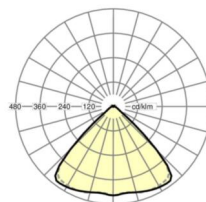

CHARACTERISTICS

Order number	18514304100
EAN number	4020863356706
Commodity code	94051190
Certification mark	IP 20, Protection class I, ENEC10 VDE, F, HACCP DIN10500/Food/IFS-application-related suitability/BRC, Indoor, CE
Impact resistance (IK rating)	IK03 (-20°C bis 35°C)
Ambient temperatur	ta -20°C to 35°C
Warranty period	5 years
State funding programs	BEG - Federal funding for efficient buildings (valid only for Germany)

ELECTRICAL ENGINEERING

Controller	Electronic driver (1 pcs.)
System output	53W
Mains voltage	230V/50Hz
Energy efficiency class/light source	C

LIGHTING TECHNOLOGY

Placement	LED, Colour rendering/Light colour CRI ≥ 80 / 4000K
Colour tolerance (MacAdam)	3SDCM
Photobiological safety (Luminaire)	RG1
Nominal luminous flux	9244lm
LED service life	50000h L80/B10 (Tq 35°C)
Luminaire luminous efficiency	176lm/W
Beam angle	95° (C0) / 95° (C90)
UGR lat./long.	21.6 / 22.0

MECHANICS

Housing colour	traffic white RAL 9016
Dimensions (LxWxDxH)	1531mm x 55mm x 33mm
Weight (net)	1.9kg
Type of installation	Mounting rail system installation

Dimensions

L	1531 mm	Length
B	55 mm	Width
H	33 mm	Height

DEEP-LINK

<https://www.regiolux.de/en/article/18514304100>

Reference	LED 9000lm 840
ηLB	100 %
Φ ↓/↑	98 % / 2 %
UGR lat./long.	21.6 / 22.0